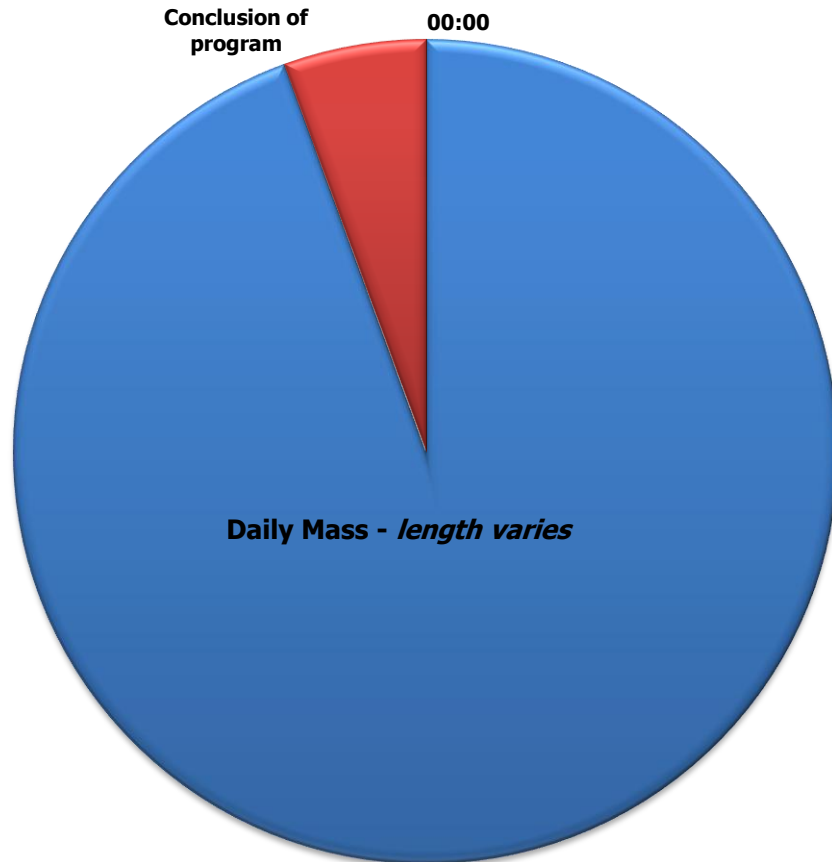

**Clock A
 for two 27:30 programs**

00:00 -- 27:30	Program
27:30 -- 27:40	EWTN ID
27:40 -- 29:40	2:00 break
29:40 -- 29:50	EWTN ID
29:50 -- 57:20	Program
57:20 -- 57:30	EWTN ID
57:30 -- 59:45	2:15 break
59:45 -- 00:00	EWTN ID

**Local avails:
 2:00 from 27:40 -- 29:40
 2:15 from 57:30 -- 59:45**

For more information contact Douglas Archer at 205-271-2900 or via e-mail: darcher@ewtn.com

Updated 08/2015

Clock B
For all 55:00 programs

00:00 -- 55:00	Program
55:00 -- 55:15	EWTN ID
55:15 -- 59:45	4:30 break
59:45 -- 00:00	EWTN ID

Local Avails:
4:30 from 55:15 -- 59:45

Clock C
8am ET Daily Mass from EWTN

00:00 Mass begins (length varies)
At conclusion, network airs promo with cutaway tone and fill
On Sundays and Solemnities Mass runs between 60 and 85 minutes in length.
59:45 -- 00:00 EWTN ID