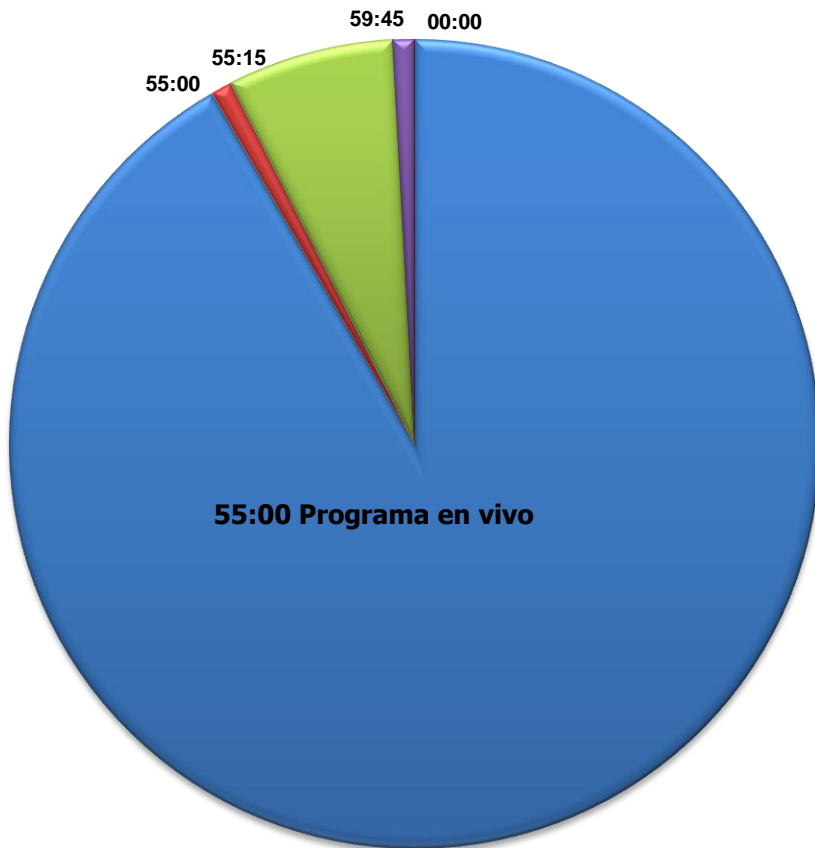

**Clock A
 for two 27:30 programs**

00:00 -- 27:30	Program
27:30 -- 27:40	EWTN ID
27:40 -- 29:40	2:00 break
29:40 -- 29:50	EWTN ID
29:50 -- 57:20	Program
57:20 -- 57:30	EWTN ID
57:30 -- 59:45	2:15 break
59:45 -- 00:00	EWTN ID

**Local avails:
 2:00 from 27:40 -- 29:40
 2:15 from 57:30 -- 59:45**

For more information contact Douglas Archer at 205-271-2900 or via e-mail: darcher@ewtn.com

Updated 08/2015

Clock B
For all 55:00 programs

00:00 -- 55:00	Program
55:00 -- 55:15	EWTN ID
55:15 -- 59:45	4:30 break
59:45 -- 00:00	EWTN ID

Local Avails:
4:30 from 55:15 -- 59:45

Clock C
8am ET Daily Mass from EWTN

00:00 Mass begins (length varies)
At conclusion, network airs promo with cutaway tone and fill
On Sundays and Solemnities Mass runs between 60 and 85 minutes in length.
59:45 -- 00:00 EWTN ID