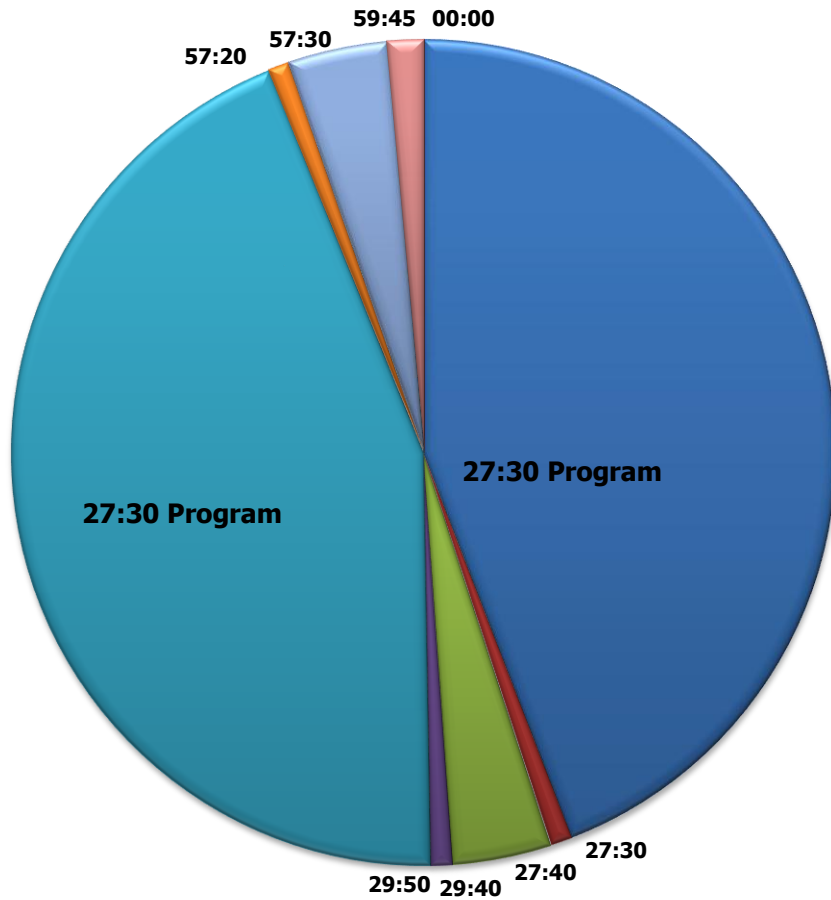

**Clock A
 for two 27:30 programs**

00:00 -- 27:30	Program
27:30 -- 27:40	EWTN ID
27:40 -- 29:40	2:00 break
29:40 -- 29:50	EWTN ID
29:50 -- 57:20	Program
57:20 -- 57:30	EWTN ID
57:30 -- 59:45	2:15 break
59:45 -- 00:00	EWTN ID

**Local avails:
 2:00 from 27:40 -- 29:40
 2:15 from 57:30 -- 59:45**

For more information contact Douglas Archer at 205-271-2900 or via e-mail: darcher@ewtn.com

Updated 08/2015

Clock B
For all 55:00 programs

00:00 -- 55:00	Program
55:00 -- 55:15	EWTN ID
55:15 -- 59:45	4:30 break
59:45 -- 00:00	EWTN ID

Local Avails:
4:30 from 55:15 -- 59:45

Clock C
8am ET Daily Mass from EWTN

00:00 Mass begins (length varies)
At conclusion, network airs promo with cutaway tone and fill
On Sundays and Solemnities Mass runs between 60 and 85 minutes in length.
59:45 -- 00:00 EWTN ID